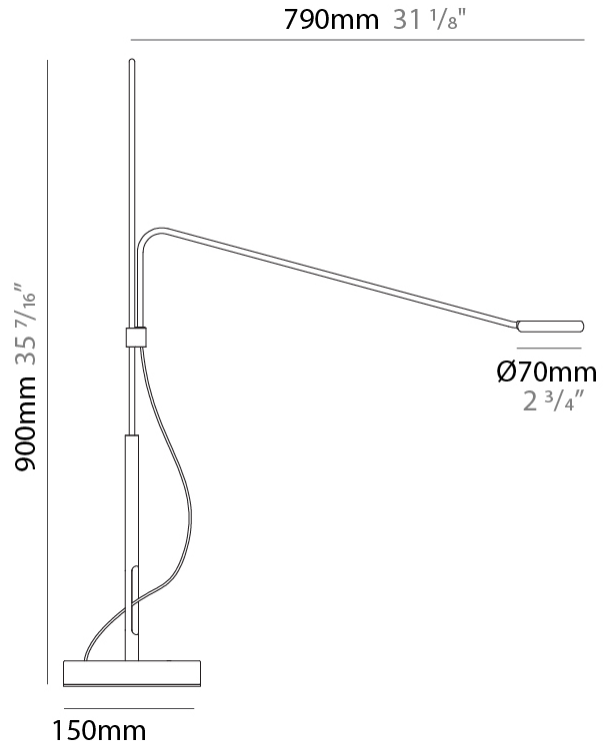

TECLA PORTABLE

D44014- _____ - _____

base number   Color _____   Finish _____
                                         Temperature   Options

1. To build a product code in our configurator select the specify button on the base model # product page
2. To build a manual product code on this datasheet choose from the options listed below in blue font and add the suffix to the base model #

GENERAL

Series: Tecla
Brand: Icone
Division: Design
Mounting Type: Portable
Mounting Location: Table
Subcategory: On/Off Switch

PHYSICAL

Shape: Abstract
Length (mm): 790
Length (in): 31 1/8
Height (mm): 900
Height (in): 35 7/16
Light Distribution: Direct
Fixture Finish: WHI / BLK
Fixture Material: Metal

ELECTRICAL

Lamp Type: LED
Input Wattage (W): 5
Dimming: In-Line Dimming
Control Gear: Optical Sensor
Driver Location: Inline Transformer Plug
Input Voltage (V): 120
Output Voltage (V): 24

LED

Number of LEDs: 1
Color Temperature (°K): 2700 / 3000
Nominal Lumen (lm): 536
CRI: >90 CRI
Lamp Life (hrs): 50000

OPTICAL

RATINGS AND CERTIFICATIONS

Certified By: Certified for North American Standards
IP rating: IP20