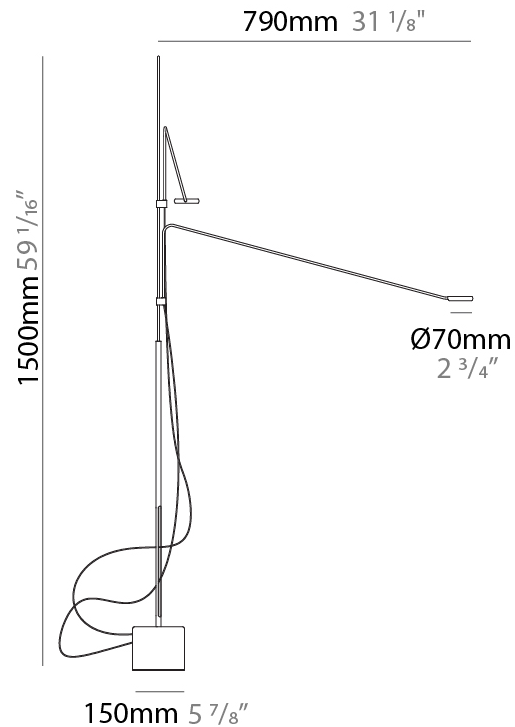

PROJECT _____
TYPE _____
SPECIFIER _____
QUANTITY _____
DATE _____

TECLA PORTABLE

D44017- _____ - _____
base number   Color   Finish
                         Temperature   Options

1. To build a product code in our configurator select the specify button on the base model # product page
2. To build a manual product code on this datasheet choose from the options listed below in blue font and add the suffix to the base model #

GENERAL

Series: Tecla
Brand: Icone
Division: Design
Mounting Type: Portable
Mounting Location: Floor
Subcategory: On/Off Switch

PHYSICAL

Shape: Abstract
Length (mm): 790
Length (in): 31 1/8
Height (mm): 1500
Height (in): 59 1/16
Light Distribution: Direct
Fixture Finish: WHI / BLK
Fixture Material: Metal

ELECTRICAL

Lamp Type: LED
Input Wattage (W): 5
Dimming: In-Line Dimming
Control Gear: Optical Sensor
Driver Location: Inline Transformer Plug
Input Voltage (V): 120
Output Voltage (V): 24

LED

Number of LEDs: 1
Color Temperature (°K): 2700 / 3000
Nominal Lumen (lm): 536
CRI: >90 CRI
Lamp Life (hrs): 50000

OPTICAL

RATINGS AND CERTIFICATIONS

Certified By: Certified for North American Standards
IP rating: IP20