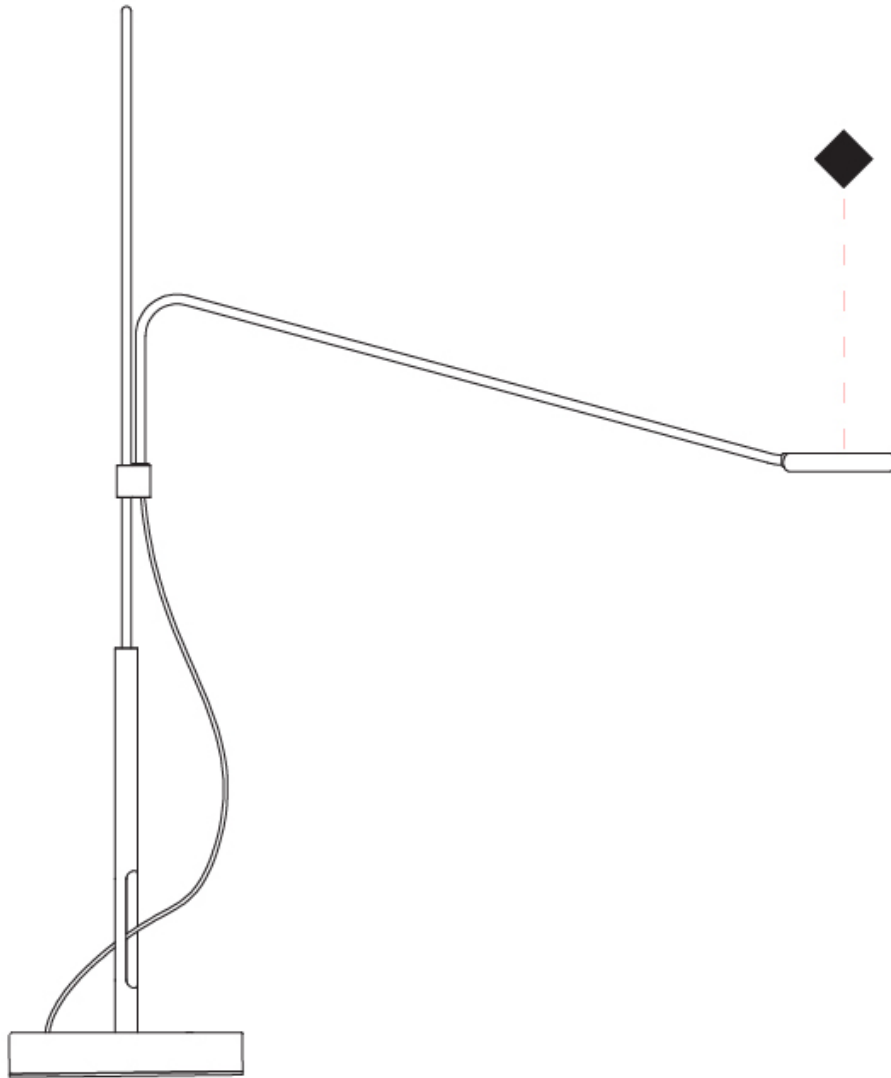

TECLA PORTABLE

D44014-

PROJECT	_____
TYPE	_____
SPECIFIER	_____
QUANTITY	_____
DATE	_____

D